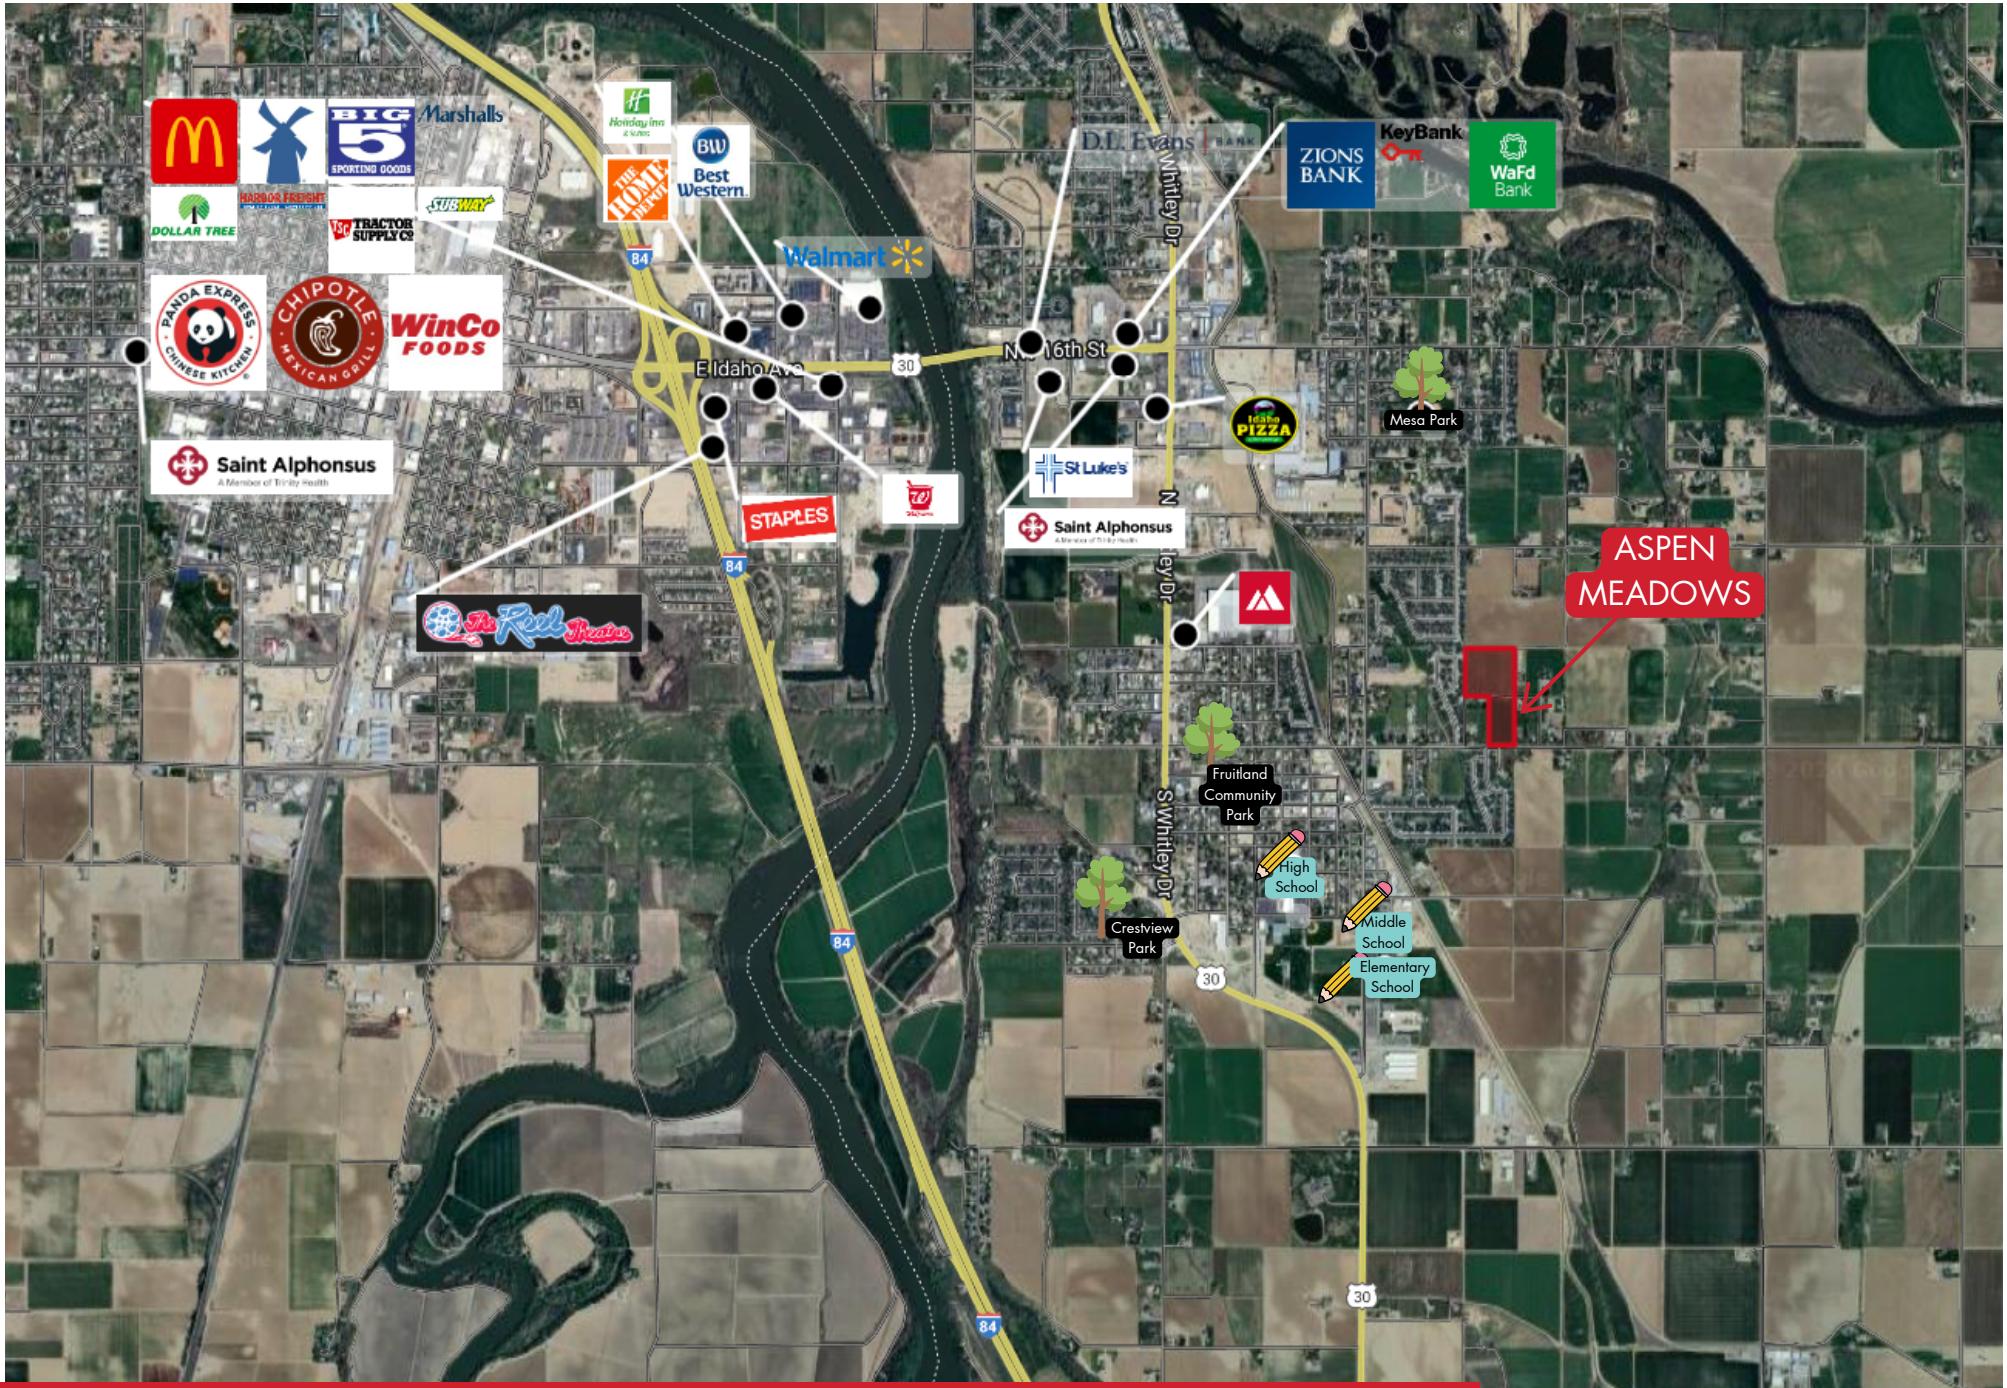

ASPEN MEADOWS

FRUITLAND, IDAHO

TAKE EXIT 3 FROM I-84 W
TURN RIGHT ONTO HWY 30 (US-95, S WHITLEY DR.) - 3 MILES
TURN RIGHT ONTO W 1ST ST. - .8 MILES
ASPEN MEADOWS - ON THE LEFT

ASPEN MEADOWS - FRUITLAND, IDAHO

Shopping local is a way to support the local economy and build strong communities. Check out some of our favorite local businesses!

Food

Red Barn Coffee & food | Fruitland, ID
Roe Ann Drive-in | Emmett, ID
Hitchcock Station | Fruitland, ID
Rustic Pig | Fruitland, ID
Black Cow Cafe | Fruitland, ID
Ogawas | Fruitland, ID
Ali's Mexican Restaurant | Fruitland, ID
Bordertown Coffee & Food | Fruitland, ID
Mandarin Restaurant | Payette, ID
Romeo's Pizza and Pasta | Ontario, OR
Burger West | Ontario, OR
Berts Growler Garage | Ontario, OR
Jack Henry's | Fruitland, ID
Weiser Classic Candies | Weiser, ID
"The Market" and "The Kitchen" | Weiser, ID
Black Canyon Brewing | Emmett, ID
Tacos Mi Ranchito | Fruitland, ID
Black Sheep Coffee | Weiser, ID
Dude's Kitchen | Weiser, ID
Cook Shack | Weiser, ID
Idaho Pizza Company | Emmett, Fruitland, Weiser, ID
Legends | Weiser, ID
Ruszoni's Pizza | Weiser, ID
Ol' 95 Burger | Weiser, ID

Gym

Body Shop Fitness | Fruitland, ID
Total Health | Fruitland, ID
Four Rivers Crossfit | Ontario, OR
Small Town Fitness | Weiser, ID
Beyond Barbell | Weiser, ID
Raw Iron Gym | Emmett, ID
Functional Fitness Training | Emmett, ID

Personal Services

The Beauty Bar | Fruitland, ID
Eli's Bodywork Solutions | Payette, ID
Twisted Fringe | Weiser, ID
At Your Service Salon | Fruitland, ID