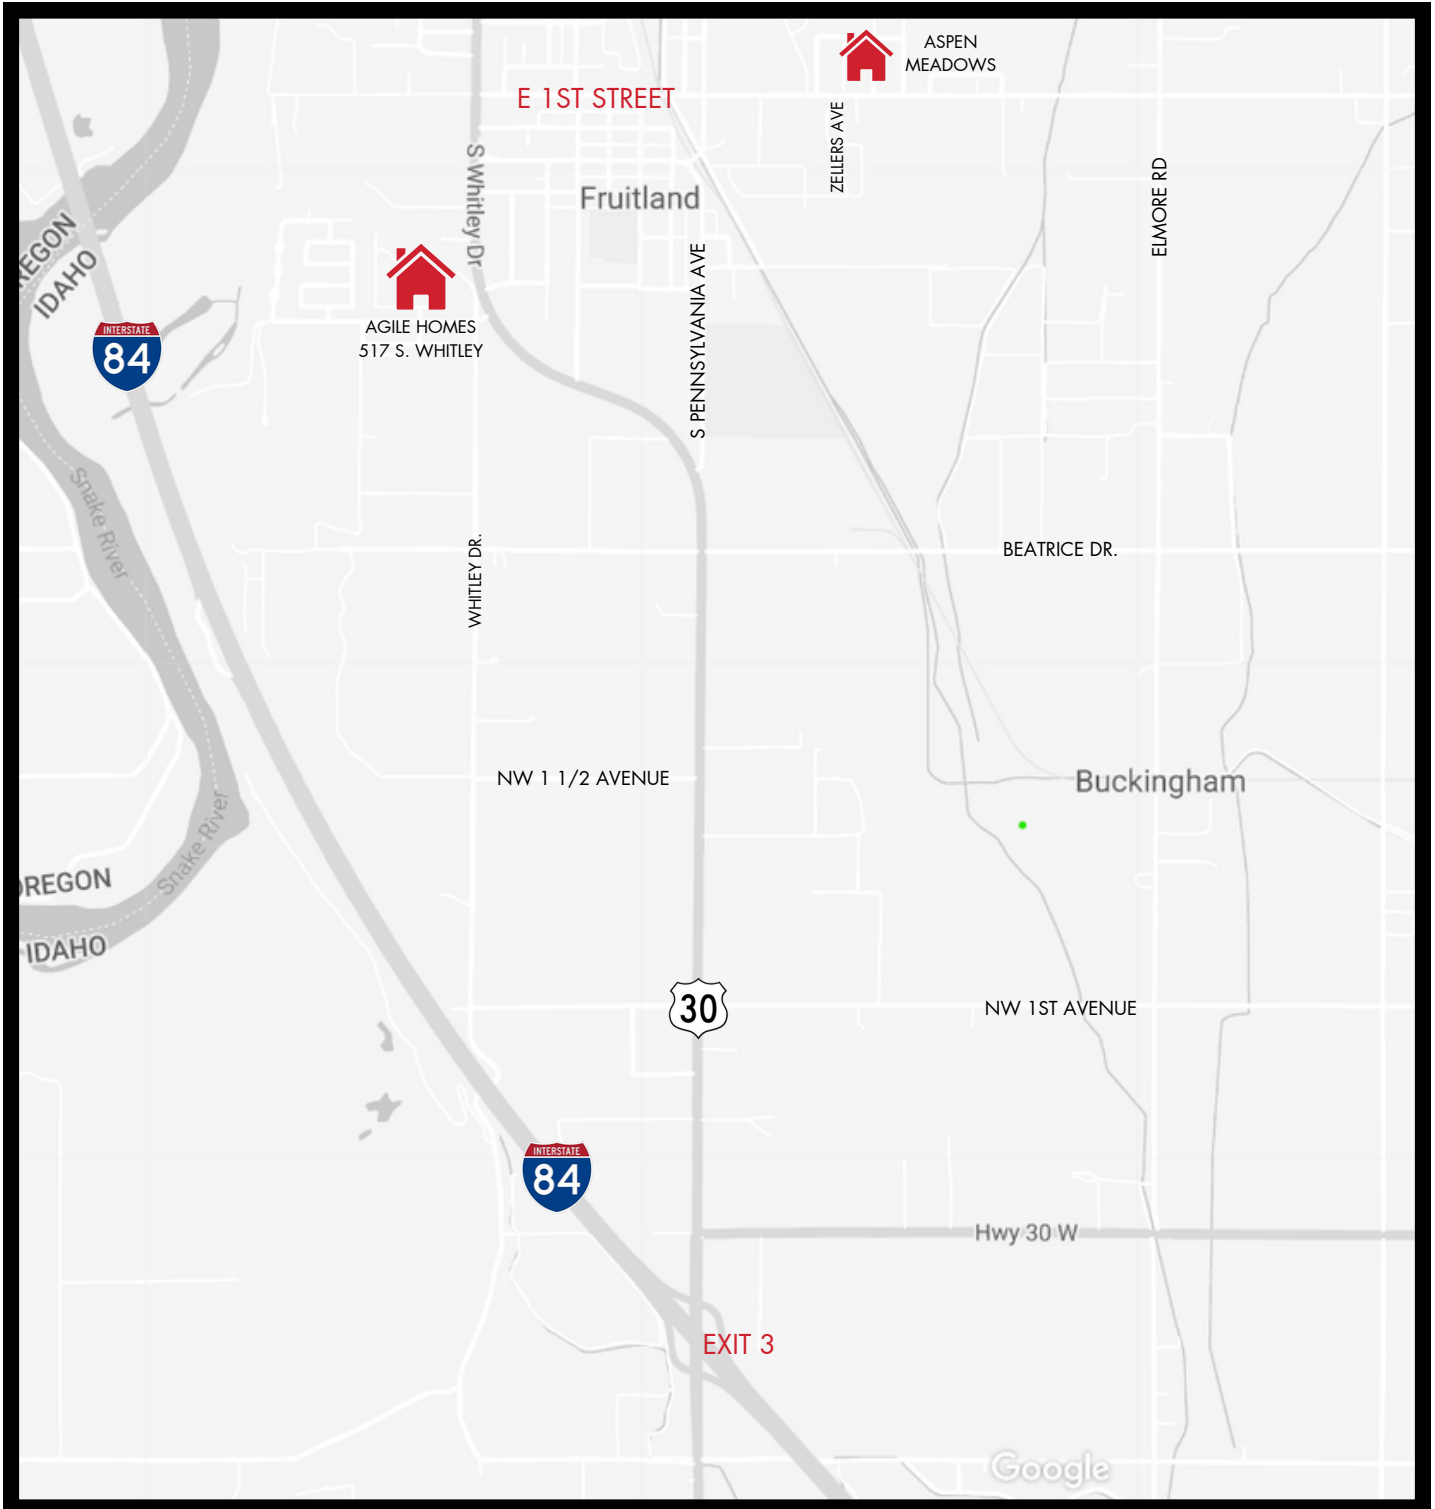

ASPEN MEADOWS

FRUITLAND, IDAHO

TAKE EXIT 3 FROM I-84 W
TURN RIGHT ONTO HWY 30 (US-95, S WHITLEY DR.) - 3 MILES
TURN RIGHT ONTO W 1ST ST. - .8 MILES
ASPEN MEADOWS - ON THE LEFT

ASPEN MEADOWS - FRUITLAND, IDAHO

YOUR LOCAL BUILDER

Mike Smith and Craig Smith are the owners of Agile Homes. Childhood friends that grew up in New Plymouth, a nearby small town in Idaho. Together they built a local homebuilding business where you can design a home that is brand new and uniquely yours.

Shopping local is a way to support the local economy and build strong communities. Check out some of our favorite local businesses!

Food

Red Barn Coffee & food | Fruitland, ID
Roe Ann Drive-in | Emmett, ID
Hitchcock Station | Fruitland, ID
Rustic Pig | Fruitland, ID
Black Cow Cafe | Fruitland, ID
Ogawas | Fruitland, ID
Ali's Mexican Restaurant | Fruitland, ID
Bordertown Coffee & Food | Fruitland, ID
Mandarin Restaurant | Payette, ID
Romeo's Pizza and Pasta | Ontario, OR
Burger West | Ontario, OR
Berts Growler Garage | Ontario, OR
Jack Henry's | Fruitland, ID
Weiser Classic Candies | Weiser, ID
"The Market" and "The Kitchen" | Weiser, ID
Black Canyon Brewing | Emmett, ID
Tacos Mi Ranchito | Fruitland, ID
Black Sheep Coffee | Weiser, ID
Dude's Kitchen | Weiser, ID
Cook Shack | Weiser, ID
Idaho Pizza Company | Emmett, Fruitland, Weiser, ID
Legends | Weiser, ID
Ruszoni's Pizza | Weiser, ID
Ol' 95 Burger | Weiser, ID

Personal Services

The Beauty Bar | Fruitland, ID
Eli's Bodywork Solutions | Payette, ID
Twisted Fringe | Weiser, ID
At Your Service Salon | Fruitland, ID